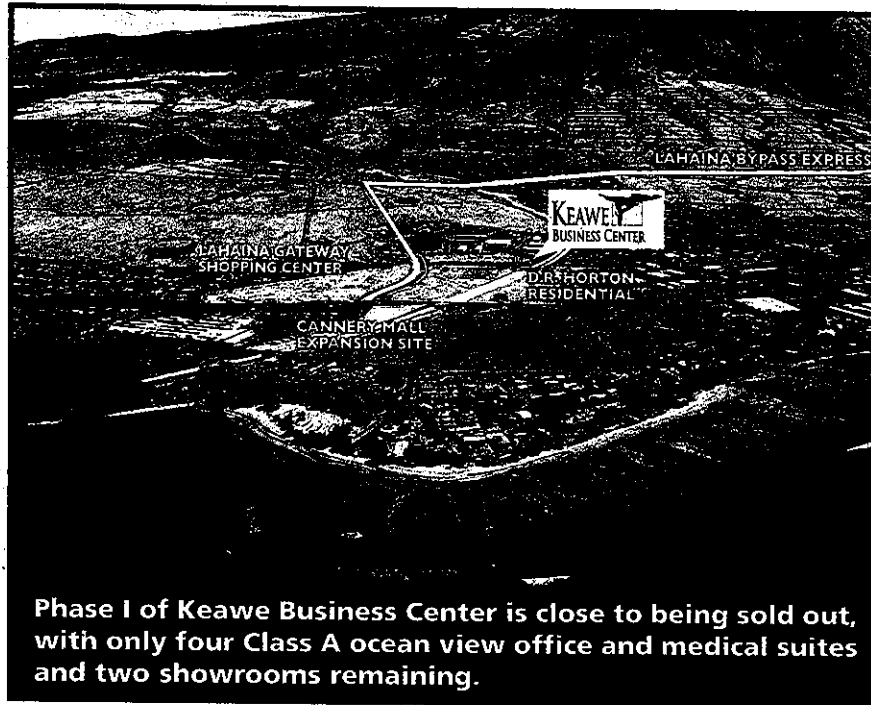

WELCOME TO MY HOME

REAL ESTATE GUIDE

Choice Fee Simple office and showroom condos

LAHAINA — The Keawe Business Center complex will be the largest business complex ever to be built in West Maui, totaling over 80,000 square feet on 3.7 acres in three phases.

The developers were right about the need for such a project. Phase I is close to being sold out. Only four suites remain of the 18 Class A ocean view office and medical suites, with choice corner and ground floor suites available; and only two showrooms remain of the ten premiere single-story industrial showrooms. Individual offices and showrooms are offered for sale in fee simple ownership. Ground breaking was on Sept. 7, and completion is expected the end of next summer.

Buyers are attracted to the opportunity to buy their own office or showroom, which has never before been offered in West Maui. Once all the advantages are presented to the potential buyers, their decision to buy is easy. In fact, many buyers have said that they had been waiting for an opportunity to buy their own fee simple office or showroom space in Lahaina.

Advantages of owning are primarily building equity and not paying rent at the mercy of a landlord. Many tax advantages are also available to business owners, as well as 90 percent

financing options offered through several local Maui banks. Prices start under $350,000.

The total Keawe Business Center complex includes 23,000 square feet of

Class A office and medical space, 26,000 square feet of retail shops, and 36,000 square feet of retail showroom space. The entire business center will be sold for individual fee simple ownership.

With the prime Keawe Street location for the Keawe Business Center, accessibility to the Lahaina Bypass will provide a central location for the business owners to service all areas of West Maui conveniently.

For further information, contact Mario Cardone, exclusive agent, at (808) 276-8132, or you can visit the website at www.keawebusinesscenter.com. Cooperating brokers are welcome. ■